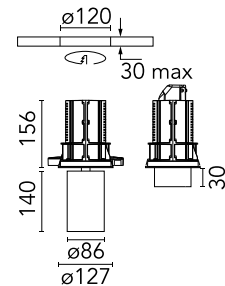

FLOS

09.4917.14A Black

UT Downlight Trim Ø 86 Non Dimmable

Designed by FLOS Architectural, 2017

Recessed luminaire with LED light source. 220-240V, 50-60Hz remote power supply included.

Are you a professional and your project needs consulting and support?

[BOOK AN APPOINTMENT](#)

Main specifications

Mounting	Ceiling recessed
Environments	Indoor dry location
LED type	LED array
Lamp category	LED
Ilcos	No
Number of heads	1
Power (W)	27
Source flux (lm)	2767
System flux (lm)	1855

Physical

Colour	Black
Trim	No
Orientation	Adjustable
Rotation (°)	360
Longitudinal tilting (°)	90
Recessed depth (mm)	176
Net weight (kg)	0.94
IP internal	20
IP external	20

Download

[Mounting instructions](#)  PDF