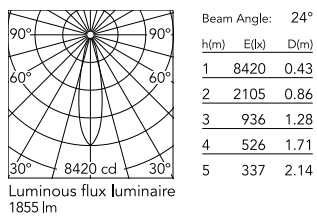

Physical

Colour	Black
Trim	No
Orientation	Adjustable
Rotation (°)	360
Longitudinal tilting (°)	90
Recessed depth (mm)	176
Net weight (kg)	0.94
IP internal	20
IP external	20

Download

[Mounting instructions](#)  PDF

Photometric Files

[LDT / IES](#)  ZIP

Technical Drawings

[2D](#)  ZIP

[3D](#)  ZIP

[Bim](#)  ZIP

Schematic light drawing

Photometric