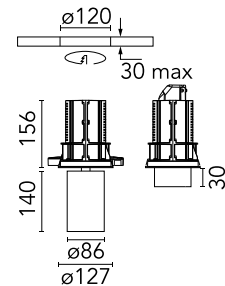

FLOS

09.4916.14A Black

UT Downlight Trim Ø 86 Non Dimmable

Designed by FLOS Architectural, 2017

Recessed luminaire with LED light source. 220-240V, 50-60Hz remote power supply included.

Are you a professional and your project needs consulting and support?

Physical

Colour	Black
Trim	No
Orientation	Adjustable
Rotation (°)	360
Longitudinal tilting (°)	90
Recessed depth (mm)	176
Net weight (kg)	0.94
IP internal	20
IP external	20

Download

[Mounting instructions](#)  PDF

Photometric Files

[LDT / IES](#)  ZIP

Technical Drawings

[2D](#)  ZIP

[3D](#)  ZIP

[Bim](#)  ZIP

Schematic light drawing

Beam Angle:	12°		
h(m)	E(lx)	D(m)	
1	25058	0.21	
2	6265	0.41	
3	2784	0.62	
4	1566	0.82	
5	1002	1.03	