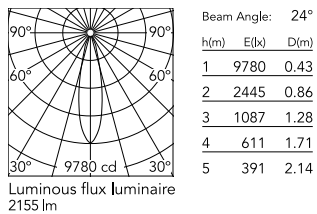

Physical

Colour	White
Trim	No
Orientation	Adjustable
Rotation (°)	360
Longitudinal tilting (°)	90
Recessed depth (mm)	176
Net weight (kg)	0.94
IP internal	20
IP external	20

Download

[Mounting instructions](#)  PDF

Photometric Files

[LDT / IES](#)  ZIP

Technical Drawings

[2D](#)  ZIP

[3D](#)  ZIP

[Bim](#)  ZIP

IP

20

GWT
850°

IP

20

Schematic light drawing

Photometric

Light distribution	Symmetric
CCT (K)	3000
CRI>	80
Beam angle C0-180 (°)	24
Beam angle C90-270 (°)	24

Electrical

Insulation class	II
Frequency (Hz)	50/60
Main voltage (Vac)	36.00
Driver	Remote included
Dimmable	No
Dimming type	Non Dimmable
Emergency type	No