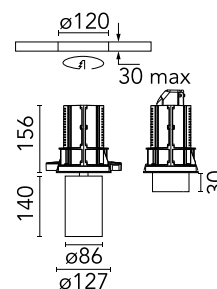

FLOS

09.4911.30A White

UT Downlight Trim Ø 86 Non Dimmable

Designed by FLOS Architectural, 2017

Recessed luminaire with LED light source. 220-240V, 50-60Hz remote power supply included.

Are you a professional and your project needs consulting and support?

[BOOK AN APPOINTMENT](#)

Main specifications

Mounting	Ceiling recessed
Environments	Indoor dry location
LED type	LED array
Lamp category	LED
Ilcos	No
Number of heads	1
Power (W)	27
Source flux (lm)	3214
System flux (lm)	2155

Physical

Colour	White
Trim	No
Orientation	Adjustable
Rotation (°)	360
Longitudinal tilting (°)	90
Recessed depth (mm)	176
Net weight (kg)	0.94
IP internal	20
IP external	20

Download

[Mounting instructions](#)  PDF