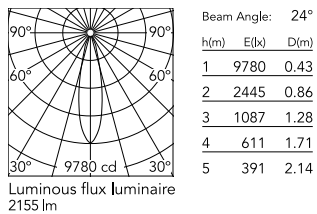

Physical

Colour	Black
Trim	No
Orientation	Adjustable
Rotation (°)	360
Longitudinal tilting (°)	90
Recessed depth (mm)	176
Net weight (kg)	0.94
IP internal	20
IP external	20

Download

[Mounting instructions](#)  PDF

Photometric Files

[LDT / IES](#)  ZIP

Technical Drawings

[2D](#)  ZIP

[3D](#)  ZIP

[Bim](#)  ZIP

Schematic light drawing

Photometric