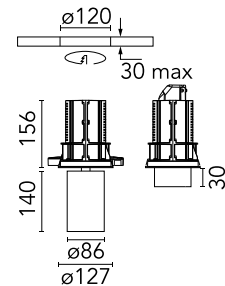

FLOS

09.4911.14A Black

UT Downlight Trim Ø 86 Non Dimmable

Designed by FLOS Architectural, 2017

Recessed luminaire with LED light source. 220-240V, 50-60Hz remote power supply included.

Are you a professional and your project needs consulting and support?

[BOOK AN APPOINTMENT](#)

Main specifications

Mounting	Ceiling recessed
Environments	Indoor dry location
LED type	LED array
Lamp category	LED
Ilcos	No
Number of heads	1
Power (W)	27
Source flux (lm)	3214
System flux (lm)	2155

Physical

Colour	Black
Trim	No
Orientation	Adjustable
Rotation (°)	360
Longitudinal tilting (°)	90
Recessed depth (mm)	176
Net weight (kg)	0.94
IP internal	20
IP external	20

Download

[Mounting instructions](#)  PDF