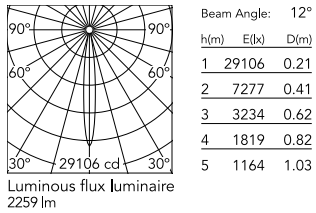

Physical

Colour	Black
Trim	No
Orientation	Adjustable
Rotation (°)	360
Longitudinal tilting (°)	90
Recessed depth (mm)	176
Net weight (kg)	0.94
IP internal	20
IP external	20

Download

[Mounting instructions](#)  PDF

Photometric Files

[LDT / IES](#)  ZIP

Technical Drawings

[2D](#)  ZIP

[3D](#)  ZIP

[Bim](#)  ZIP

Schematic light drawing

Photometric