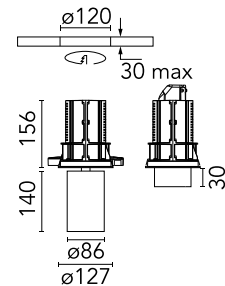

FLOS

09.4910.14A Black

UT Downlight Trim Ø 86 Non Dimmable

Designed by FLOS Architectural, 2017

Recessed luminaire with LED light source. 220-240V, 50-60Hz remote power supply included.

Are you a professional and your project needs consulting and support?

[BOOK AN APPOINTMENT](#)

Main specifications

Mounting	Ceiling recessed
Environments	Indoor dry location
LED type	LED array
Lamp category	LED
Iicos	No
Number of heads	1
Power (W)	27
Source flux (lm)	3214
System flux (lm)	2259

Physical

Colour	Black
Trim	No
Orientation	Adjustable
Rotation (°)	360
Longitudinal tilting (°)	90
Recessed depth (mm)	176
Net weight (kg)	0.94
IP internal	20
IP external	20

Download

[Mounting instructions](#)  PDF