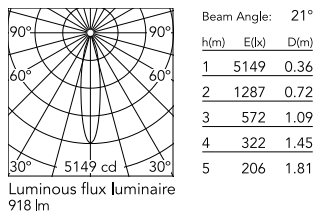

Physical

Colour	Black
Trim	No
Orientation	Adjustable
Rotation (°)	360
Longitudinal tilting (°)	90
Net weight (kg)	0.73
IP internal	20
IP external	20

Download

Mounting instructions [↓ PDF](#)

Photometric Files

LDT / IES [↓ ZIP](#)

Technical Drawings

2D [↓ ZIP](#)

3D [↓ ZIP](#)

[↓ ZIP](#) Bim

Schematic light drawing

Photometric

Light distribution	Symmetric
CCT (K)	4000
CRI>	90
Beam angle C0-180 (°)	21
Beam angle C90-270 (°)	21