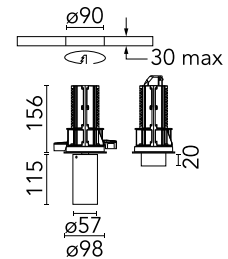

FLOS

09.4517.14A Black

UT Downlight Trim Ø 57 Non Dimmable

Designed by FLOS Architectural, 2017

Recessed luminaire with LED light source. 220-240V, 50-60Hz remote power supply included.

Are you a professional and your project needs consulting and support?

[BOOK AN APPOINTMENT](#)

Main specifications

Mounting	Ceiling recessed
Environments	Indoor dry location
LED type	LED array
Lamp category	LED
Iicos	No
Number of heads	1
Power (W)	18
Source flux (lm)	1879.26
System flux (lm)	918

Physical

Colour	Black
Trim	No
Orientation	Adjustable
Rotation (°)	360
Longitudinal tilting (°)	90
Net weight (kg)	0.73
IP internal	20
IP external	20

Download

Mounting instructions [↓ PDF](#)

Photometric Files