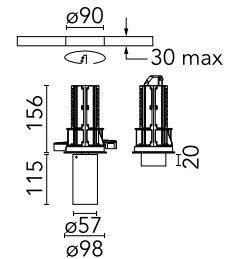

FLOS

09.4516.14A Black

UT Downlight Trim Ø 57 Non Dimmable

Designed by FLOS Architectural, 2017

Recessed luminaire with LED light source. 220-240V, 50-60Hz remote power supply included.

Are you a professional and your project needs consulting and support?

[BOOK AN APPOINTMENT](#)

Main specifications

Mounting	Ceiling recessed
Environments	Indoor dry location
LED type	LED array
Lamp category	LED
Iicos	No
Number of heads	1
Power (W)	18
Source flux (lm)	1879.26
System flux (lm)	1212

Physical

Colour	Black
Trim	No
Orientation	Adjustable
Rotation (°)	360
Longitudinal tilting (°)	90
Net weight (kg)	0.73
IP internal	20
IP external	20

Download

[Mounting instructions](#)  PDF

Photometric Files

[LDT / IES](#)  ZIP

Technical Drawings

[2D](#)  ZIP

[3D](#)  ZIP

[Bim](#)  ZIP

Schematic light drawing

Photometric

Light distribution	Symmetric
CCT (K)	4000
CRI>	90
Beam angle C0-180 (°)	11
Beam angle C90-270 (°)	11