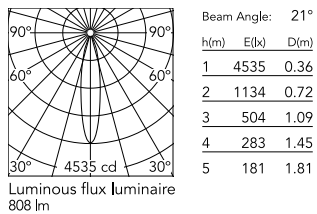

Physical

Colour	Black
Trim	No
Orientation	Adjustable
Rotation (°)	360
Longitudinal tilting (°)	90
Net weight (kg)	0.73
IP internal	20
IP external	20

Download

Mounting instructions [↓ PDF](#)

Photometric Files

LDT / IES [↓ ZIP](#)

Technical Drawings

2D [↓ ZIP](#)

3D [↓ ZIP](#)

[↓ ZIP](#) Bim

Schematic light drawing

Photometric

Light distribution	Symmetric
CCT (K)	3000
CRI>	90
Beam angle C0-180 (°)	21
Beam angle C90-270 (°)	21