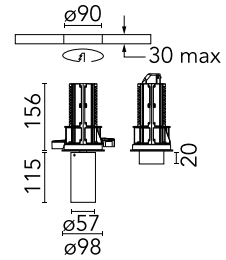

FLOS

09.4514.14A Black

UT Downlight Trim Ø 57 Non Dimmable

Designed by FLOS Architectural, 2017

Recessed luminaire with LED light source. 220-240V, 50-60Hz remote power supply included.

Are you a professional and your project needs consulting and support?

[BOOK AN APPOINTMENT](#)

Main specifications

Mounting	Ceiling recessed
Environments	Indoor dry location
LED type	LED array
Lamp category	LED
Iicos	No
Number of heads	1
Power (W)	18
Source flux (lm)	1655.07
System flux (lm)	808

Physical

Colour	Black
Trim	No
Orientation	Adjustable
Rotation (°)	360
Longitudinal tilting (°)	90
Net weight (kg)	0.73
IP internal	20
IP external	20

Download

Mounting instructions [↓ PDF](#)

Photometric Files