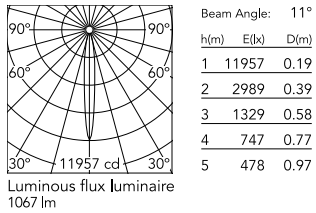

Physical

Colour	White
Trim	No
Orientation	Adjustable
Rotation (°)	360
Longitudinal tilting (°)	90
Net weight (kg)	0.73
IP internal	20

Download

Mounting instructions [↓ PDF](#)

Photometric Files

LDT / IES [↓ ZIP](#)

Technical Drawings

2D [↓ ZIP](#)

3D [↓ ZIP](#)

Schematic light drawing

Photometric

Light distribution	Symmetric
CCT (K)	3000
CRI>	90
Beam angle C0-180 (°)	11
Beam angle C90-270 (°)	11
Extreme cut off	No
UGR _L	<10