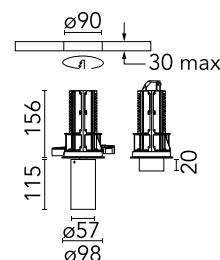

FLOS

09.4513.30C White

UT Downlight Trim Ø 57 Non Dimmable

UPGRADE

Designed by FLOS Architectural, 2017

Recessed luminaire with LED light source. 220-240V, 50-60Hz remote power supply included.

Are you a professional and your project needs consulting and support?

BOOK AN APPOINTMENT

Main specifications

Mounting	Ceiling recessed
Environments	Indoor dry location
Light source type	LED
Light sources included	Yes
LED type	LED array
Lamp category	LED
Number of lamps	1
Power (W)	11.7
System power (W)	14.1
Source flux (lm)	1655.07
Lumen Output (lm)	1067

Physical

Colour	White
Trim	No
Orientation	Adjustable
Rotation (°)	360
Longitudinal tilting (°)	90
Net weight (kg)	0.73
IP internal	20

Download

Mounting instructions [↓ PDF](#)

Photometric Files

LDT / IES [↓ ZIP](#)

Technical Drawings

2D [↓ ZIP](#)

3D [↓ ZIP](#)

Schematic light drawing

Photometric

Light distribution	Symmetric
CCT (K)	3000
CRI>	90
Beam angle C0-180 (°)	11
Beam angle C90-270 (°)	11
Extreme cut off	No
UGR _L	<10