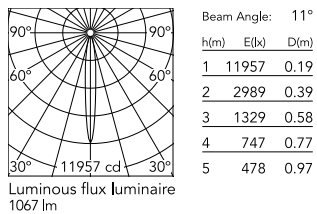

Physical

Colour	Black
Trim	No
Orientation	Adjustable
Rotation (°)	360
Longitudinal tilting (°)	90
Net weight (kg)	0.73
IP internal	20
IP external	20

Download

Mounting instructions [↓ PDF](#)

Photometric Files

LDT / IES [↓ ZIP](#)

Technical Drawings

2D [↓ ZIP](#)

3D [↓ ZIP](#)

[↓ ZIP](#) Bim

Schematic light drawing

Photometric

Light distribution	Symmetric
CCT (K)	3000
CRI>	90
Beam angle C0-180 (°)	11
Beam angle C90-270 (°)	11