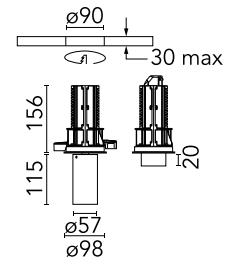

FLOS

09.4513.14A Black

UT Downlight Trim Ø 57 Non Dimmable

Designed by FLOS Architectural, 2017

Recessed luminaire with LED light source. 220-240V, 50-60Hz remote power supply included.

Are you a professional and your project needs consulting and support?

[BOOK AN APPOINTMENT](#)

Main specifications

Mounting	Ceiling recessed
Environments	Indoor dry location
LED type	LED array
Lamp category	LED
Iicos	No
Number of heads	1
Power (W)	18
Source flux (lm)	1655.07
System flux (lm)	1067

Physical

Colour	Black
Trim	No
Orientation	Adjustable
Rotation (°)	360
Longitudinal tilting (°)	90
Net weight (kg)	0.73
IP internal	20
IP external	20

Download

Mounting instructions [↓ PDF](#)

Photometric Files