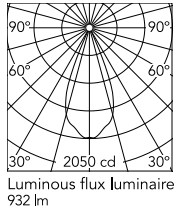

Physical

| | |
|--------------------------|------------|
| Colour | White |
| Trim | No |
| Orientation | Adjustable |
| Rotation (°) | 360 |
| Longitudinal tilting (°) | 90 |
| Net weight (kg) | 0.73 |
| IP internal | 20 |

| | | | |
|-------------|-------|------|--|
| Beam Angle: | 43° | | |
| h(m) | E(lx) | D(m) | |
| 1 | 2050 | 0.79 | |
| 2 | 512 | 1.58 | |
| 3 | 228 | 2.37 | |
| 4 | 128 | 3.16 | |
| 5 | 82 | 3.95 | |

Photometric

| | |
|------------------------|-----------|
| Light distribution | Symmetric |
| CCT (K) | 4000 |
| CRI> | 90 |
| Beam angle C0-180 (°) | 43 |
| Beam angle C90-270 (°) | 43 |
| Extreme cut off | No |
| UGR _L | <16 |