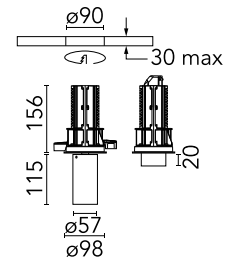

BOOK AN APPOINTMENT

Main specifications

| | |
|------------------------|---------------------|
| Mounting | Ceiling recessed |
| Environments | Indoor dry location |
| Light source type | LED |
| Light sources included | Yes |
| LED type | LED array |
| Lamp category | LED |
| Number of lamps | 1 |
| Power (W) | 11.7 |
| System power (W) | 14.7 |
| Source flux (lm) | 1879.26 |
| Lumen Output (lm) | 932 |

Physical

| | |
|--------------------------|------------|
| Colour | White |
| Trim | No |
| Orientation | Adjustable |
| Rotation (°) | 360 |
| Longitudinal tilting (°) | 90 |
| Net weight (kg) | 0.73 |
| IP internal | 20 |

| | | | |
|-------------|-------|------|--|
| Beam Angle: | 43° | | |
| h(m) | E(lx) | D(m) | |
| 1 | 2050 | 0.79 | |
| 2 | 512 | 1.58 | |
| 3 | 228 | 2.37 | |
| 4 | 128 | 3.16 | |
| 5 | 82 | 3.95 | |