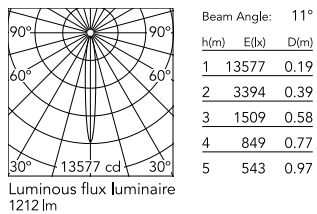

Physical

Colour	Black
Trim	No
Orientation	Adjustable
Rotation (°)	360
Longitudinal tilting (°)	90
Net weight (kg)	0.73
IP internal	20

Download

Mounting instructions [↓ PDF](#)

Photometric Files

LDT / IES [↓ ZIP](#)

Technical Drawings

2D [↓ ZIP](#)

3D [↓ ZIP](#)

Schematic light drawing

Photometric

Light distribution	Symmetric
CCT (K)	4000
CRI>	90
Beam angle C0-180 (°)	11
Beam angle C90-270 (°)	11
Extreme cut off	No
UGR _L	<10