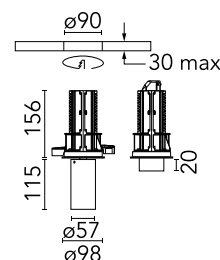

FLOS

09.4516.14CDA Black

UT Downlight Trim Ø 57 Dali Version UPGRADE

Designed by FLOS Architectural, 2017

Recessed luminaire with LED light source. 220-240V, 50-60Hz remote power supply included.

Are you a professional and your project needs consulting and support?

[BOOK AN APPOINTMENT](#)

Main specifications

Mounting	Ceiling recessed
Environments	Indoor dry location
Light source type	LED
Light sources included	Yes
LED type	LED array
Lamp category	LED
Number of lamps	1
Power (W)	11.7
System power (W)	14.7
Source flux (lm)	1879.26
Lumen Output (lm)	1212

Physical

Colour	Black
Trim	No
Orientation	Adjustable
Rotation (°)	360
Longitudinal tilting (°)	90
Net weight (kg)	0.73
IP internal	20

Download

Mounting instructions [↓ PDF](#)

Photometric Files

LDT / IES [↓ ZIP](#)

Technical Drawings

2D [↓ ZIP](#)

3D [↓ ZIP](#)