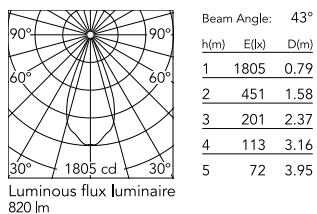

Physical

Colour	Black
Trim	No
Orientation	Adjustable
Rotation (°)	360
Longitudinal tilting (°)	90
Net weight (kg)	0.73
IP internal	20
IP external	20

Download

Mounting instructions [↓ PDF](#)

Photometric Files

LDT / IES [↓ ZIP](#)

Technical Drawings

2D [↓ ZIP](#)

3D [↓ ZIP](#)

[↓ ZIP](#) Bim

Schematic light drawing

Photometric

Light distribution	Symmetric
CCT (K)	3000
CRI>	90
Beam angle C0-180 (°)	43
Beam angle C90-270 (°)	43