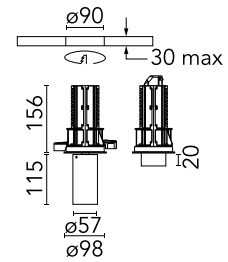

[BOOK AN APPOINTMENT](#)

Main specifications

Mounting	Ceiling recessed
Environments	Indoor dry location
LED type	LED array
Lamp category	LED
Ilcos	No
Number of heads	1
Power (W)	18
Source flux (lm)	1655.07
System flux (lm)	820

Physical

Colour	Black
Trim	No
Orientation	Adjustable
Rotation (°)	360
Longitudinal tilting (°)	90
Net weight (kg)	0.73
IP internal	20
IP external	20

Download

Mounting instructions [↓ PDF](#)

Photometric Files