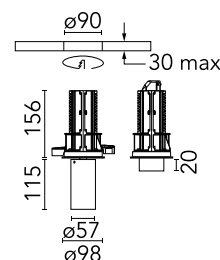

FLOS

09.4514.14CDA Black

UT Downlight Trim Ø 57 Dali Version UPGRADE

Designed by FLOS Architectural, 2017

Recessed luminaire with LED light source. 220-240V, 50-60Hz remote power supply included.

Are you a professional and your project needs consulting and support?

[BOOK AN APPOINTMENT](#)

Main specifications

Mounting	Ceiling recessed
Environments	Indoor dry location
Light source type	LED
Light sources included	Yes
LED type	LED array
Lamp category	LED
Number of lamps	1
Power (W)	11.7
System power (W)	14.7
Source flux (lm)	1655.07
Lumen Output (lm)	808

Physical

Colour	Black
Trim	No
Orientation	Adjustable
Rotation (°)	360
Longitudinal tilting (°)	90
Net weight (kg)	0.73
IP internal	20

Download

Mounting instructions [↓ PDF](#)

Photometric Files

LDT / IES [↓ ZIP](#)

Technical Drawings

2D [↓ ZIP](#)

3D [↓ ZIP](#)