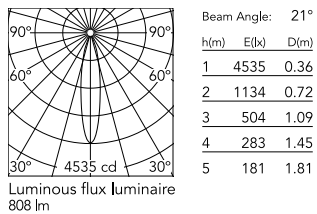

Physical

Colour	Black
Trim	No
Orientation	Adjustable
Rotation (°)	360
Longitudinal tilting (°)	90
Net weight (kg)	0.73
IP internal	20

Download

Mounting instructions [↓ PDF](#)

Photometric Files

LDT / IES [↓ ZIP](#)

Technical Drawings

2D [↓ ZIP](#)

3D [↓ ZIP](#)

Schematic light drawing

Photometric

Light distribution	Symmetric
CCT (K)	3000
CRI>	90
Beam angle C0-180 (°)	21
Beam angle C90-270 (°)	21
Extreme cut off	No
UGR _L	<10