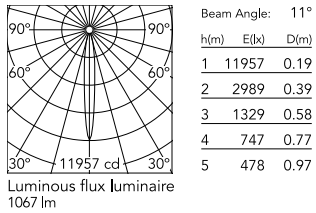

Physical

Colour	Black
Trim	No
Orientation	Adjustable
Rotation (°)	360
Longitudinal tilting (°)	90
Net weight (kg)	0.73
IP internal	20

Download

Mounting instructions [↓ PDF](#)

Photometric Files

LDT / IES [↓ ZIP](#)

Technical Drawings

2D [↓ ZIP](#)

3D [↓ ZIP](#)

Schematic light drawing

Photometric

Light distribution	Symmetric
CCT (K)	3000
CRI>	90
Beam angle C0-180 (°)	11
Beam angle C90-270 (°)	11
Extreme cut off	No
UGR _L	<10