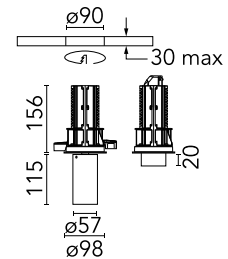

FLOS

09.4513.14CDA Black

UT Downlight Trim Ø 57 Dali Version UPGRADE

Designed by FLOS Architectural, 2017

Recessed luminaire with LED light source. 220-240V, 50-60Hz remote power supply included.

Are you a professional and your project needs consulting and support?

[BOOK AN APPOINTMENT](#)

Main specifications

Mounting	Ceiling recessed
Environments	Indoor dry location
Light source type	LED
Light sources included	Yes
LED type	LED array
Lamp category	LED
Number of lamps	1
Power (W)	11.7
System power (W)	14.7
Source flux (lm)	1655.07
Lumen Output (lm)	1067

Physical

Colour	Black
Trim	No
Orientation	Adjustable
Rotation (°)	360
Longitudinal tilting (°)	90
Net weight (kg)	0.73
IP internal	20

Download

Mounting instructions [↓ PDF](#)

Photometric Files

LDT / IES [↓ ZIP](#)

Technical Drawings

2D [↓ ZIP](#)

3D [↓ ZIP](#)