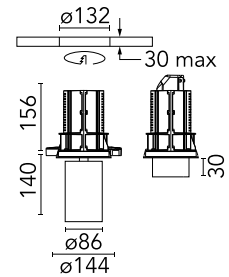

FLOS

09.4927.30A White

UT Downlight No Trim Ø 86 Non Dimmable

Designed by FLOS Architectural, 2017

Recessed luminaire with LED light source. 220-240V, 50-60Hz remote power supply included.

Are you a professional and your project needs consulting and support?

[BOOK AN APPOINTMENT](#)

Main specifications

Mounting	Ceiling recessed
Environments	Indoor dry location
LED type	LED array
Lamp category	LED
Iicos	No
Number of heads	1
Power (W)	27
Source flux (lm)	2767
System flux (lm)	1768

Physical

Colour	White
Trim	No
Orientation	Adjustable
Rotation (°)	360
Longitudinal tilting (°)	90
Recessed depth (mm)	176
Net weight (kg)	0.94
IP internal	20
IP external	20

Download

[Mounting instructions](#) PDF

Photometric Files

[LDT / IES](#) ZIP

Technical Drawings

[2D](#) ZIP

[3D](#) ZIP

[Bim](#) ZIP