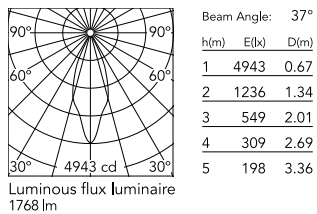

Physical

Colour	Black
Trim	No
Orientation	Adjustable
Rotation (°)	360
Longitudinal tilting (°)	90
Recessed depth (mm)	176
Net weight (kg)	0.94
IP internal	20
IP external	20

Download

[Mounting instructions](#)  PDF

Photometric Files

[LDT / IES](#)  ZIP

Technical Drawings

[2D](#)  ZIP

[3D](#)  ZIP

[Bim](#)  ZIP

Schematic light drawing

Photometric