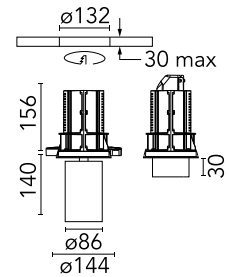

FLOS

09.4926.14A Black

UT Downlight No Trim Ø 86 Non Dimmable

Designed by FLOS Architectural, 2017

Recessed luminaire with LED light source. 220-240V, 50-60Hz remote power supply included.

Are you a professional and your project needs consulting and support?

[BOOK AN APPOINTMENT](#)

Main specifications

Mounting	Ceiling recessed
Environments	Indoor dry location
LED type	LED array
Lamp category	LED
Iicos	No
Number of heads	1
Power (W)	27
Source flux (lm)	2767
System flux (lm)	1855

Physical

Colour	Black
Trim	No
Orientation	Adjustable
Rotation (°)	360
Longitudinal tilting (°)	90
Recessed depth (mm)	176
Net weight (kg)	0.94
IP internal	20
IP external	20

Download

[Mounting instructions](#) PDF

Photometric Files

[LDT / IES](#) ZIP

Technical Drawings

[2D](#) ZIP

[3D](#) ZIP

[Bim](#) ZIP