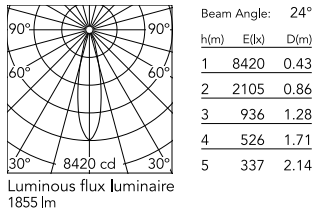

Physical

Colour	Black
Trim	No
Orientation	Adjustable
Rotation (°)	360
Longitudinal tilting (°)	90
Recessed depth (mm)	176
Net weight (kg)	0.94
IP internal	20
IP external	20

Download

[Mounting instructions](#)  PDF

Photometric Files

[LDT / IES](#)  ZIP

Technical Drawings

[2D](#)  ZIP

[3D](#)  ZIP

[Bim](#)  ZIP

Schematic light drawing

Photometric