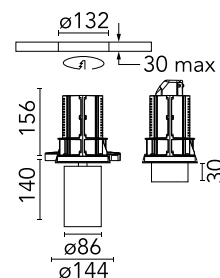

FLOS

09.4925.14A Black

UT Downlight No Trim Ø 86 Non Dimmable

Designed by FLOS Architectural, 2017

Recessed luminaire with LED light source. 220-240V, 50-60Hz remote power supply included.

Are you a professional and your project needs consulting and support?

[BOOK AN APPOINTMENT](#)

Main specifications

Mounting	Ceiling recessed
Environments	Indoor dry location
LED type	LED array
Lamp category	LED
Iicos	No
Number of heads	1
Power (W)	27
Source flux (lm)	2767
System flux (lm)	1945

Physical

Colour	Black
Trim	No
Orientation	Adjustable
Rotation (°)	360
Longitudinal tilting (°)	90
Recessed depth (mm)	176
Net weight (kg)	0.94
IP internal	20
IP external	20

Download

[Mounting instructions](#) PDF

Photometric Files

[LDT / IES](#) ZIP

Technical Drawings

[2D](#) ZIP

[3D](#) ZIP

[Bim](#) ZIP