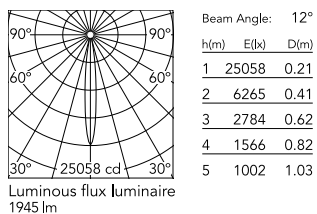

Physical

Colour	Black
Trim	No
Orientation	Adjustable
Rotation (°)	360
Longitudinal tilting (°)	90
Recessed depth (mm)	176
Net weight (kg)	0.94
IP internal	20
IP external	20

Download

[Mounting instructions](#)  PDF

Photometric Files

[LDT / IES](#)  ZIP

Technical Drawings

[2D](#)  ZIP

[3D](#)  ZIP

[Bim](#)  ZIP

Schematic light drawing

Photometric