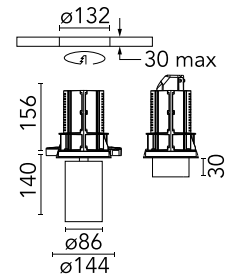

FLOS

09.4923.30A White

UT Downlight No Trim Ø 86 Non Dimmable

Designed by FLOS Architectural, 2017

Recessed luminaire with LED light source. 220-240V, 50-60Hz remote power supply included.

Are you a professional and your project needs consulting and support?

[BOOK AN APPOINTMENT](#)

Main specifications

Mounting	Ceiling recessed
Environments	Indoor dry location
LED type	LED array
Lamp category	LED
Iicos	No
Number of heads	1
Power (W)	27
Source flux (lm)	2656
System flux (lm)	1781

Physical

Colour	White
Trim	No
Orientation	Adjustable
Rotation (°)	360
Longitudinal tilting (°)	90
Recessed depth (mm)	176
Net weight (kg)	0.94
IP internal	20
IP external	20

Download

[Mounting instructions](#) PDF

Photometric Files

[LDT / IES](#) ZIP

Technical Drawings

[2D](#) ZIP

[3D](#) ZIP

[Bim](#) ZIP