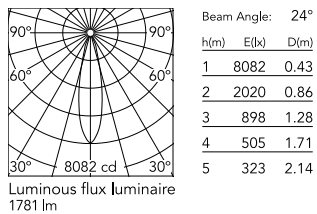

Physical

Colour	White
Trim	No
Orientation	Adjustable
Rotation (°)	360
Longitudinal tilting (°)	90
Recessed depth (mm)	176
Net weight (kg)	0.94
IP internal	20
IP external	20

Download

[Mounting instructions](#)  PDF

Photometric Files

[LDT / IES](#)  ZIP

Technical Drawings

[2D](#)  ZIP

[3D](#)  ZIP

[Bim](#)  ZIP

Schematic light drawing

Photometric