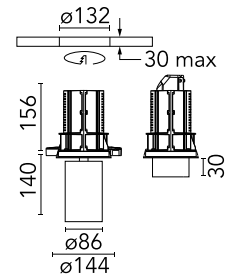

FLOS

09.4922.14A Black

UT Downlight No Trim Ø 86 Non Dimmable

Designed by FLOS Architectural, 2017

Recessed luminaire with LED light source. 220-240V, 50-60Hz remote power supply included.

Are you a professional and your project needs consulting and support?

[BOOK AN APPOINTMENT](#)

Main specifications

Mounting	Ceiling recessed
Environments	Indoor dry location
LED type	LED array
Lamp category	LED
Iicos	No
Number of heads	1
Power (W)	27
Source flux (lm)	2656
System flux (lm)	1867

Physical

Colour	Black
Trim	No
Orientation	Adjustable
Rotation (°)	360
Longitudinal tilting (°)	90
Recessed depth (mm)	176
Net weight (kg)	0.94
IP internal	20
IP external	20

Download

[Mounting instructions](#) PDF

Photometric Files

[LDT / IES](#) ZIP

Technical Drawings

[2D](#) ZIP

[3D](#) ZIP

[Bim](#) ZIP