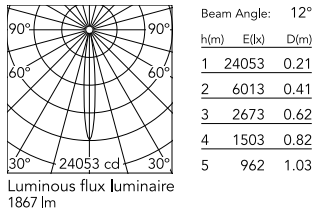

Physical

Colour	Black
Trim	No
Orientation	Adjustable
Rotation (°)	360
Longitudinal tilting (°)	90
Recessed depth (mm)	176
Net weight (kg)	0.94
IP internal	20
IP external	20

Download

[Mounting instructions](#)  PDF

Photometric Files

[LDT / IES](#)  ZIP

Technical Drawings

[2D](#)  ZIP

[3D](#)  ZIP

[Bim](#)  ZIP

Schematic light drawing

Photometric