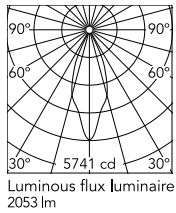

Physical

Colour	White
Trim	No
Orientation	Adjustable
Rotation (°)	360
Longitudinal tilting (°)	90
Recessed depth (mm)	176
Net weight (kg)	0.94
IP internal	20
IP external	20

Download

[Mounting instructions](#)  PDF

Photometric Files

[LDT / IES](#)  ZIP

Technical Drawings

[2D](#)  ZIP

[3D](#)  ZIP

[Bim](#)  ZIP

Schematic light drawing

Beam Angle: 37°

h(m)	E(lx)	D(m)
1	5741	0.67
2	1435	1.34
3	638	2.01
4	359	2.69
5	230	3.36

Photometric

Light distribution	Symmetric
CCT (K)	3000
CRI>	80
Beam angle C0-180 (°)	37
Beam angle C90-270 (°)	37

Electrical

Insulation class	II
Frequency (Hz)	50/60
Main voltage (Vac)	36.00
Driver	Remote included
Dimmable	No
Dimming type	Non Dimmable
Emergency type	No