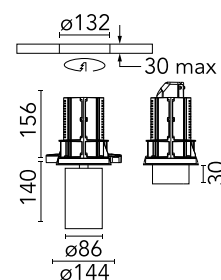

FLOS

09.4921.30A White

UT Downlight No Trim Ø 86 Non Dimmable

Designed by FLOS Architectural, 2017

Recessed luminaire with LED light source. 220-240V, 50-60Hz remote power supply included.

Are you a professional and your project needs consulting and support?

[BOOK AN APPOINTMENT](#)

Main specifications

Mounting	Ceiling recessed
Environments	Indoor dry location
LED type	LED array
Lamp category	LED
Iicos	No
Number of heads	1
Power (W)	27
Source flux (lm)	3214
System flux (lm)	2053

Physical

Colour	White
Trim	No
Orientation	Adjustable
Rotation (°)	360
Longitudinal tilting (°)	90
Recessed depth (mm)	176
Net weight (kg)	0.94
IP internal	20
IP external	20

Download

[Mounting instructions](#) PDF

Photometric Files

[LDT / IES](#) ZIP

Technical Drawings

[2D](#) ZIP

[3D](#) ZIP

[Bim](#) ZIP