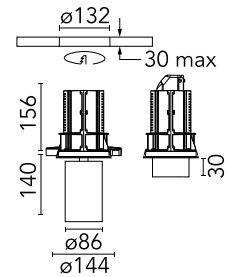

FLOS

09.4920.30A White

UT Downlight No Trim Ø 86 Non Dimmable

Designed by FLOS Architectural, 2017

Recessed luminaire with LED light source. 220-240V, 50-60Hz remote power supply included.

Are you a professional and your project needs consulting and support?

[BOOK AN APPOINTMENT](#)

Main specifications

Mounting	Ceiling recessed
Environments	Indoor dry location
LED type	LED array
Lamp category	LED
Ilcos	No
Number of heads	1
Power (W)	27
Source flux (lm)	3214
System flux (lm)	2155

Physical

Colour	White
Trim	No
Orientation	Adjustable
Rotation (°)	360
Longitudinal tilting (°)	90
Recessed depth (mm)	176
Net weight (kg)	0.94
IP internal	20
IP external	20

Download

[Mounting instructions](#) PDF

Photometric Files

[LDT / IES](#) ZIP

Technical Drawings

[2D](#) ZIP

[3D](#) ZIP

[Bim](#) ZIP