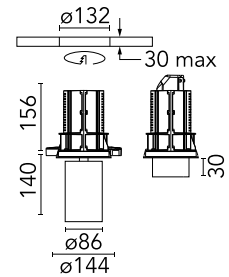

FLOS

09.4919.30A White

UT Downlight No Trim Ø 86 Non Dimmable

Designed by FLOS Architectural, 2017

Recessed luminaire with LED light source. 220-240V, 50-60Hz remote power supply included.

Are you a professional and your project needs consulting and support?

[BOOK AN APPOINTMENT](#)

Main specifications

Mounting	Ceiling recessed
Environments	Indoor dry location
LED type	LED array
Lamp category	LED
Iicos	No
Number of heads	1
Power (W)	27
Source flux (lm)	3214
System flux (lm)	2259

Physical

Colour	White
Trim	No
Orientation	Adjustable
Rotation (°)	360
Longitudinal tilting (°)	90
Recessed depth (mm)	176
Net weight (kg)	0.94
IP internal	20
IP external	20

Download

[Mounting instructions](#) PDF

Photometric Files

[LDT / IES](#) ZIP

Technical Drawings

[2D](#) ZIP

[3D](#) ZIP

[Bim](#) ZIP