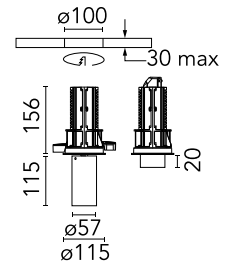

FLOS

09.4523.30ADA White

UT Downlight No Trim Ø 57 Dali Version

Designed by FLOS Architectural, 2017

Recessed luminaire with LED light source. 220-240V, 50-60Hz remote power supply included.

Are you a professional and your project needs consulting and support?

[BOOK AN APPOINTMENT](#)

Main specifications

Mounting	Ceiling recessed
Environments	Indoor dry location
LED type	LED array
Lamp category	LED
Iicos	No
Number of heads	1
Power (W)	18
Source flux (lm)	1655.07
System flux (lm)	808

Physical

Colour	White
Trim	No
Orientation	Adjustable
Rotation (°)	360
Longitudinal tilting (°)	90
Net weight (kg)	0.73
IP internal	20
IP external	20

Download

Mounting instructions [↓ PDF](#)

Photometric Files

LDT / IES [↓ ZIP](#)

Technical Drawings

2D [↓ ZIP](#)

3D [↓ ZIP](#)

[↓ ZIP](#) Bim