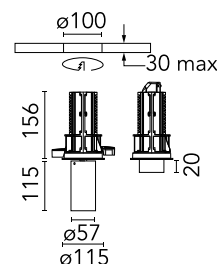

FLOS

09.4523.14CDA Black

UT Downlight No Trim Ø 57 Dali Version

UPGRADE

Designed by FLOS Architectural, 2017

Recessed luminaire with LED light source. 220-240V, 50-60Hz remote power supply included.

Are you a professional and your project needs consulting and support?

BOOK AN APPOINTMENT

Main specifications

Mounting	Ceiling recessed
Environments	Indoor dry location
Light source type	LED
Light sources included	Yes
LED type	LED array
Lamp category	LED
Number of lamps	1
Power (W)	11.7
System power (W)	14.7
Source flux (lm)	1655.07
Lumen Output (lm)	808

Physical

Colour	Black
Trim	No
Orientation	Adjustable
Rotation (°)	360
Longitudinal tilting (°)	90
Net weight (kg)	0.73
IP internal	20

Download

Mounting instructions [↓ PDF](#)

Photometric Files

LDT / IES [↓ ZIP](#)

Technical Drawings

2D [↓ ZIP](#)

3D [↓ ZIP](#)