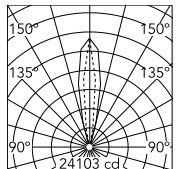

Physical

Colour	Matte Black
Length (mm)	170
Cord length (mm)	2470
Net weight (kg)	8.2
Package height (mm)	1620
Package width (mm)	260
Package length (mm)	290
Package volume (m3)	0.12
IP internal	20

Download

Beam Angle: 22°

h(m)	E(lx)	D(m)
1	24103	0.39
2	6026	0.79
3	2678	1.18
4	1506	1.58
5	964	1.97

Luminous flux Luminaire
3840 lm

Photometric

Lighting type	Indirect
Light distribution	Roto symmetric
Extreme cut off	No