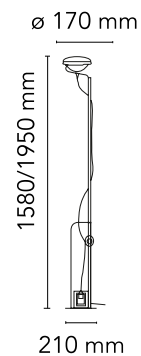

Are you a professional and your project needs consulting and support?

[BOOK AN APPOINTMENT](#)

Main specifications

Mounting	Floor
Environments	Indoor dry location
Light Source Type	Bulb
Lamp category	LED retrofit
Lamp holders	Gx16d
Number of heads	1
Power (W)	25

Physical

Colour	Matte Black
Length (mm)	170
Cord length (mm)	2470
Net weight (kg)	8.2
Package height (mm)	1620
Package width (mm)	260
Package length (mm)	290
Package volume (m3)	0.12
IP internal	20

Download

Beam Angle: 22°

h(m)	E(lx)	D(m)
1	24103	0.39
2	6026	0.79
3	2678	1.18
4	1506	1.58
5	964	1.97

Luminous flux Luminaire
3840 lm

Photometric

Lighting type	Indirect
Light distribution	Roto symmetric
Extreme cut off	No