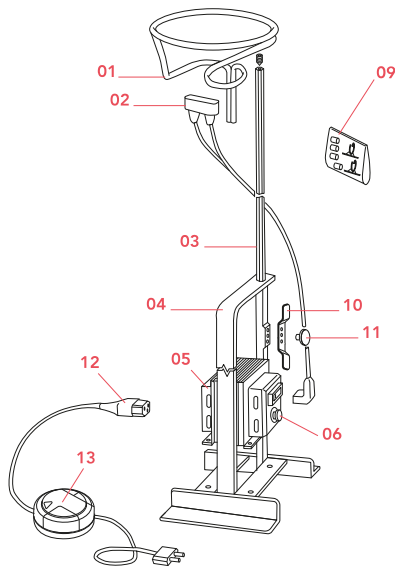

Physical

Colour	Black
Cord length (mm)	2470
Net weight (kg)	8.2
Package height (cm)	1620
Package width (cm)	260
Package length (cm)	290
Package volume (m3)	0.12
IP internal	20

Download

[Mounting instructions](#)  PDF

[Spare Parts](#)  PDF

Photometric Files

[LDT / IES](#)  LDT

Technical Drawings

[2D](#)  ZIP

[3D](#)  ZIP

Schematic light drawing

Beam Angle: 22°

Bulbs

INCLUDED

RF17899

Incandescent Reflector Lamp

GX16d 300W 2750K PAR56

Dimmable

Spare Parts

- | | | |
|-----|--|-----------|
| 01. | Nickel plated brass cage | RF02774 |
| 02. | Electrical wiring from transformer to bulb | RF04607 |
| 03. | Rod | RF02775 |
| 04. | Lamp base | RF02580 |
| 05. | Transformer | RF17929 |
| 06. | P2001 6a 250v fuse holder | RF05784 |
| 08. | Black d/661 on-off switch | RF04392 |
| 09. | Wire loop assembly | RF7600100 |
| 10. | Cable winder support | RF06730 |
| 11. | Nickel knob | RF06732 |
| 12. | Electrical wiring assembly with rondò dimmer | RF19850 |
| 13. | Black 300W 220V-240V rondò dimmer | RF24160 |

DOWNLOAD

RF02774

Nickel plated brass cage

RF04607

Electrical wiring from transformer to bulb

RF02775

Rod

RF02580