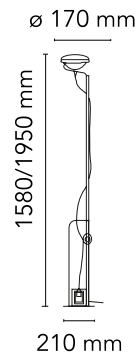

Are you a professional and your project needs consulting and support?

[BOOK AN APPOINTMENT](#)

Main specifications

EAN	8059607007181
Mounting	Floor
Environments	Indoor dry location
Light Source Type	Bulb
Lamp category	Halogen
Lamp holders	Gx16d
Number of heads	1
Power (W)	300

Physical

Colour	Black
Cord length (mm)	2470
Net weight (kg)	8.2
Package height (cm)	1620
Package width (cm)	260
Package length (cm)	290
Package volume (m3)	0.12
IP internal	20

Download

[Mounting instructions](#)  PDF

[Spare Parts](#)  PDF

Photometric Files

[LDT / IES](#)  LDT

Technical Drawings

[2D](#)  ZIP

[3D](#)  ZIP

Schematic light drawing

Beam Angle: 22°

h(m)	E(lx)	D(m)
1	24103	0.39
2	6026	0.79
3	2678	1.18
4	1506	1.58
5	964	1.97

Luminous flux Luminaire
3840 lm

Photometric

Lighting type	Indirect
Light distribution	Roto symmetric

Electrical

Insulation class	II
Frequency (Hz)	50/60
Main voltage (Vac)	220-240
LED voltage Vf (Vdc)	null
Dimmable	Yes
Dimming interface	Dimmer Integrated
Plug type	Type C
Batteries inside	No
Charging min time	No