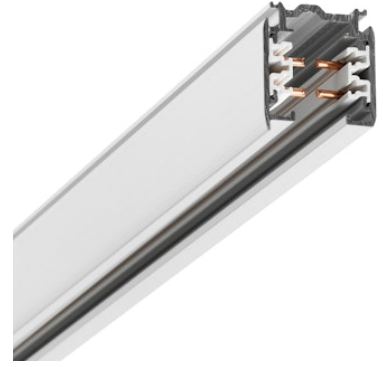

FLOS

60.3102.11.US White

Three Phase Track Surface/Pendant 8ft

Length: 8 - Suspension, Ceiling surface

GLOBAL TRACK offers benefits for advanced installations: the main connectors are feedable and the feeding cable can be hidden under the elegant suspension accessories. GLOBAL TRACK lighting tracks are designed for easy surface mounting on ceilings and walls, or recessed mounting in suspended ceilings. Lighting tracks can be suspended at any desired height. Other advantages of the three-circuit system are its high loading capacity and the possibility of forming independent fixture groups in all three circuits. This permits illumination of the most demanding environments. To be fixed with specific screw plugs that come with the track. All accessories need to be order separately.