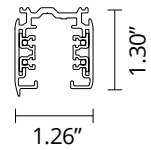

Are you a professional and your project needs consulting and support?

[BOOK AN APPOINTMENT](#)

Download

Family spec sheet

Main specifications

Mounting	Suspension, Ceiling surface
Environments	Indoor dry location