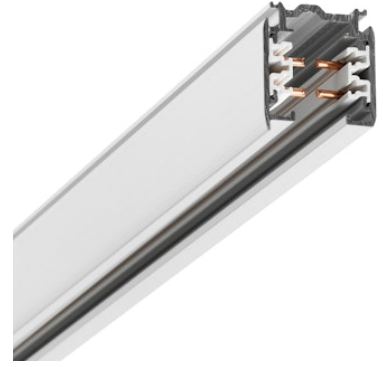

FLOS

60.3101.11.US White

Three Phase Track Surface/Pendant 4ft

Length: 4 - Suspension, Ceiling surface

GLOBAL TRACK offers benefits for advanced installations: the main connectors are feedable and the feeding cable can be hidden under the elegant suspension accessories. GLOBAL TRACK lighting tracks are designed for easy surface mounting on ceilings and walls, or recessed mounting in suspended ceilings. Lighting tracks can be suspended at any desired height. Other advantages of the three-circuit system are its high loading capacity and the possibility of forming independent fixture groups in all three circuits. This permits illumination of the most demanding environments. To be fixed with specific screw plugs that come with the track. All accessories need to be order separately.