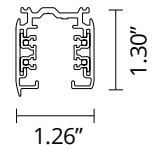

Are you a professional and your project needs consulting and support?

[BOOK AN APPOINTMENT](#)

Download

Family spec sheet

Main specifications

Mounting	Suspension, Ceiling surface
Environments	Indoor dry location