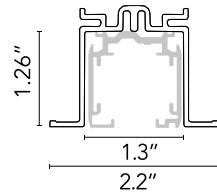

Length: 8 - Wall recessed, Ceiling recessed

To be mounted with the surface track inside, not included, needs to be ordered separately. GLOBAL TRACK offers benefits for advanced installations: the main connectors are feedable and the feeding cable can be hidden under the elegant suspension accessories. GLOBAL TRACK lighting tracks are designed for easy surface mounting on ceilings and walls, or recessed mounting in suspended ceilings. Lighting tracks can be suspended at any desired height. Other advantages of the three-circuit system are its high loading capacity and the possibility of forming independent fixture groups in all three circuits. This permits illumination of the most demanding environments. To be fixed with specific screw plugs that come with the track. All accessories need to be order separately.

How to order sample

SURFACE TRACK	60.310X	.XX	x QTY 1
	Part number	Finish	
+ RECESSED HOUSING	60.311X	.XX	x QTY 1
	Part number	Finish	

Are you a professional and your project needs consulting and support?

[BOOK AN APPOINTMENT](#)

[Download](#)

Family spec sheet

[ZIP](#)

Main specifications

Mounting	Wall recessed, Ceiling recessed
Environments	Indoor dry location