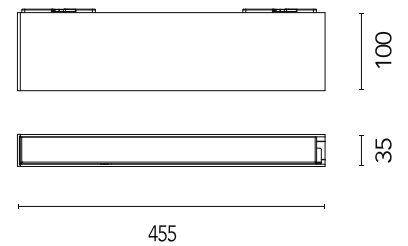

FLOS

06.1150.40 White

The Running Magnet Surface Power Supply Profile

Power Supply Surface Profile. 24V/250W. 220-240 Vac.

Are you a professional and your project needs consulting and support?

[BOOK AN APPOINTMENT](#)

Main specifications

Environments	Indoor dry location
Power (W)	250

Physical

Colour	White
Net weight (kg)	1.5
IP internal	20

Download

[Mounting instructions](#)

Photometric

Extreme cut off	No
-----------------	----