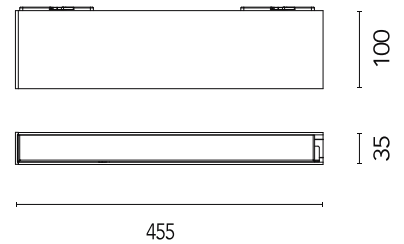

FLOS

06.1150.14 Black

The Running Magnet Surface Power Supply Profile

Power Supply Surface Profile. 24V/250W. 220-240 Vac.

Are you a professional and your project needs consulting and support?

[BOOK AN APPOINTMENT](#)

Main specifications

Environments	Indoor dry location
Power (W)	250

Physical

Colour	Black
Net weight (kg)	1.5
IP internal	20

Download

[Mounting instructions](#)

Photometric

Extreme cut off	No
-----------------	----