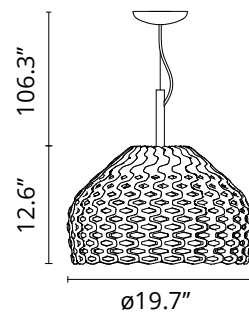

FLOS

FU776648 Ochre-Grey

Tatou Suspension 2

Designed by Patricia Urquiola, 2012

Halogen - 150W

Part of the Tatou family, Tatou S is an exceptional style gets its name from the French for "armadillo," a tribute to the unassuming animal whose brilliant structure keeps it protected and makes it unique. Like the other pieces in this collection, designer Patricia Urquiola conceptualized this pendant lamp to play on the filtration of light, with remarkable results. The Tatou suspension lamp offers diffused light and has an exterior diffuser in PC (polycarbonate). Its internal diffuser is injection-printed opal PC. The socket accommodates either a compact fluorescent or a halogen lamp bulb. Inspiration behind the design: "The process began by looking for different ways to reconstruct membranes, conceived like Japanese armor: a series of metal buckles cleverly united by tapes with a powerful emotional value," explains designer Patricia Urquiola. "The word 'tatou' has an emotional sound to it, which I think is consistent with the emotional function of this object."

Are you a professional and your project needs consulting and support?

[BOOK AN APPOINTMENT](#)

Download

[Mounting instructions](#)

Main specifications

Mounting	Suspension
Environments	Indoor dry location
Light Source Type	Bulb
Lamp category	Halogen
Lamp type	T Shielded
Lamp holders	E26
Number of heads	1
Power (W)	150

Physical

Color	Ochre-Grey
Length (in)	19.68
Cord length (in)	98
Canopy dimension (mm)	36
Canopy width (in)	5.748
Net weight (lb)	10.36
Package volume (in)	10284.43
IP internal	20

Photometric

Lighting type	Indirect, Direct
Light distribution	Symmetric