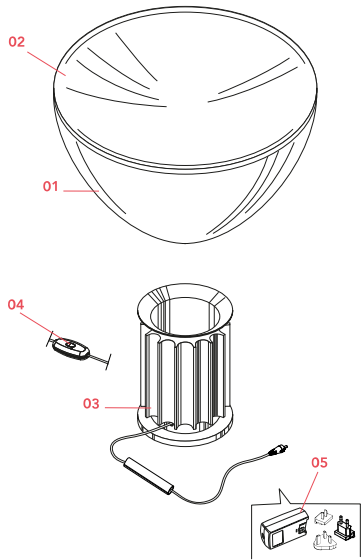

Spare Parts

01.	Taccia Small transparent diffuser & reflector	F6606000
02.	White reflector	RF24886
03.	Taccia small led base with old dimmer	F6605046
04.	Jack plug with coaxial cable and dimmer	RF6605100
05.	Black plug assembly kit & 24V driver	RF3320100

DOWNLOAD