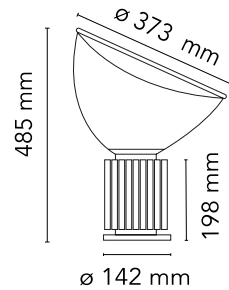

FLOS

F6604046 Bronze

Taccia Small

Designed by Achille and Pier Giacomo Castiglioni, 1962

16W - 2700K

Table lamp providing indirect and reflected light. Reflector in painted aluminium, gloss white on the outside and matt white on the inside. Directionable diffuser in transparent blown glass. Body in matt black or naturally anodized extruded aluminium. Base in nickel-plated ABS+PC. Electric cable of useful length 190 cm, with dimmer switch for ON/OFF and adjustment of the light flow between 10-100%. Plug-in power supply with interchangeable plugs.

Are you a professional and your project needs consulting and support?

BOOK AN APPOINTMENT