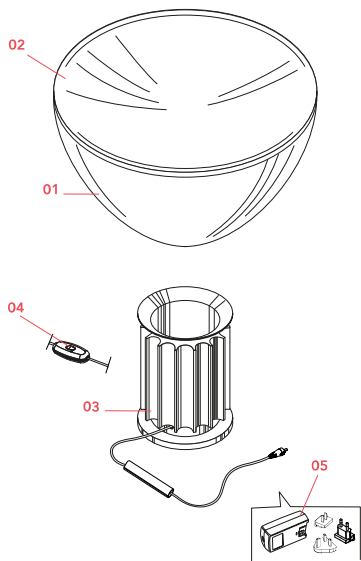

FLOS

■ F6604030 Black

Taccia Small

Designed by Achille and Pier Giacomo Castiglioni, 1962

16W - 2700K

Table lamp providing indirect and reflected light. Reflector in painted aluminium, gloss white on the outside and matt white on the inside. Directionable diffuser in transparent blown glass. Body in matt black or naturally anodized extruded aluminium. Base in nickel-plated ABS+PC. Electric cable of useful length 190 cm, with dimmer switch for ON/OFF and adjustment of the light flow between 10-100%. Plug-in power supply with interchangeable plugs.

Physical

Colour	Black
Length (mm)	142
Cord length (mm)	1900
Net weight (kg)	4.25
Package volume (m3)	0.11
IP internal	20

Download

- Mounting instructions PDF
- Mounting instructions PDF
- Spare Parts PDF

Spare Parts

- | | | |
|-----|---|-----------|
| 00. | Assembly Coaxial Connector | RF3390130 |
| 01. | Taccia Small transparent diffuser & reflector | F6606000 |
| 02. | White reflector | RF24886 |
| 03. | Taccia Small LED black base | F6605030 |
| 04. | Jack plug with coaxial cable and dimmer | RF6605100 |
| 05. | Black plug assembly kit & 24V driver | RF3320100 |