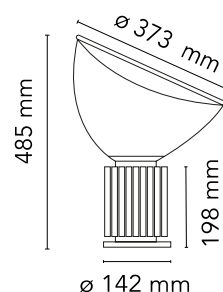

FLOS

■ F6604030 Black

Taccia Small

Designed by Achille and Pier Giacomo Castiglioni, 1962

16W - 2700K

Table lamp providing indirect and reflected light. Reflector in painted aluminium, gloss white on the outside and matt white on the inside. Directionable diffuser in transparent blown glass. Body in matt black or naturally anodized extruded aluminium. Base in nickel-plated ABS+PC. Electric cable of useful length 190 cm, with dimmer switch for ON/OFF and adjustment of the light flow between 10-100%. Plug-in power supply with interchangeable plugs.

Are you a professional and your project needs consulting and support?

BOOK AN APPOINTMENT

Main specifications

EAN	8059607006740
Mounting	Table floor
Environments	Indoor dry location
Light Source Type	LED
LED type	LED array
Power (W)	16

Physical

Colour	Black
Length (mm)	142
Cord length (mm)	1900
Net weight (kg)	4.25
Package volume (m3)	0.11
IP internal	20

Download

- Mounting instructions PDF
- Mounting instructions PDF
- Spare Parts PDF