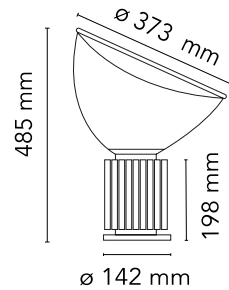

FLOS

■ F6604030 Black

Taccia Small

Designed by Achille and Pier Giacomo Castiglioni, 1962

16W - 2700K

Table lamp providing indirect and reflected light. Reflector in painted aluminium, gloss white on the outside and matt white on the inside. Directionable diffuser in transparent blown glass. Body in matt black or naturally anodized extruded aluminium. Base in nickel-plated ABS+PC. Electric cable of useful length 190 cm, with dimmer switch for ON/OFF and adjustment of the light flow between 10-100%. Plug-in power supply with interchangeable plugs.

Are you a professional and your project needs consulting and support?

BOOK AN APPOINTMENT

Main specifications

EAN	8059607006740
Mounting	Table floor
Environments	Indoor dry location
Light Source Type	LED
LED type	LED array
Power (W)	16

Physical

Colour	Black
Cord length (mm)	1900
Net weight (kg)	4.25
Package volume (m3)	0.11
IP internal	20

Download

Mounting instructions	↓ PDF
Mounting instructions	↓ PDF
Spare Parts	↓ PDF

Ecodesign and Energy Labelling