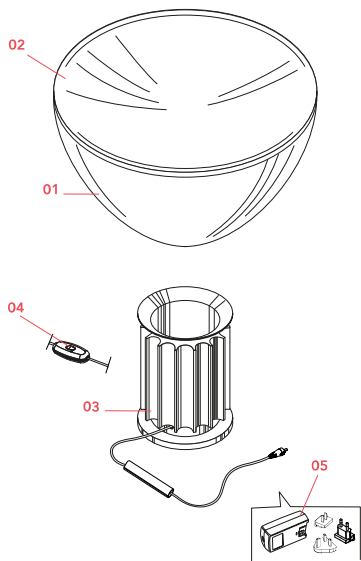

FLOS

■ F6604030 Black

Taccia Small

Designed by Achille and Pier Giacomo Castiglioni, 1962

16W - 2700K

Table lamp providing indirect and reflected light. Reflector in painted aluminium, gloss white on the outside and matt white on the inside. Directionable diffuser in transparent blown glass. Body in matt black or naturally anodized extruded aluminium. Base in nickel-plated ABS+PC. Electric cable of useful length 190 cm, with dimmer switch for ON/OFF and adjustment of the light flow between 10-100%. Plug-in power supply with interchangeable plugs.

Physical

Colour	Black
Cord length (mm)	1900
Net weight (kg)	4.25
Package volume (m3)	0.11
IP internal	20

Download

Mounting instructions	↓ PDF
Mounting instructions	↓ PDF
Spare Parts	↓ PDF

Ecodesign and Energy Labelling

Spare Parts

- | | | |
|-----|---|-----------|
| 01. | Taccia Small transparent diffuser & reflector | F6606000 |
| 02. | White reflector | RF24886 |
| 03. | Taccia Small LED black base | F6605030 |
| 04. | Jack plug with coaxial cable and dimmer | RF6605100 |
| 05. | Black plug assembly kit & 24V driver | RF3320100 |