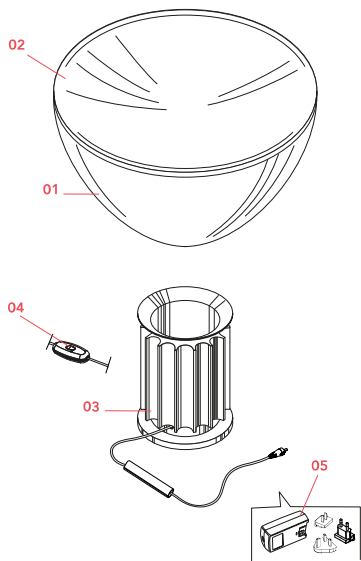

Spare Parts

01.	Taccia Small transparent diffuser & reflector	F6606000
02.	White reflector	RF24886
03.	Taccia small led base with old dimmer	F6605004
04.	Jack plug with coaxial cable and dimmer	RF6605100
05.	Black plug assembly kit & 24V driver	RF3320100

DOWNLOAD