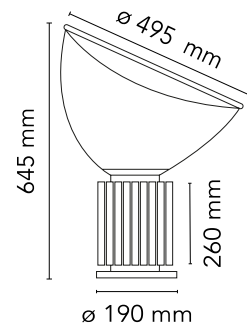

FLOS

■ F6607030 Black

Taccia (PMMA)

Designed by Achille and Pier Giacomo Castiglioni, 1962

28W - 2700K

Table lamp providing indirect and reflected light. Reflector in painted aluminium, gloss white on the outside and matt white on the inside. Directionable diffuser in transparent PMMA. Body in matt black or naturally anodized extruded aluminium. Base in nickel-plated metal. Electric cable of useful length 220 cm, with dimmer switch for ON/OFF and adjustment of the light flow between 10-100%. Plug-in power supply with interchangeable plugs.

Are you a professional and your project needs consulting and support?

BOOK AN APPOINTMENT

Main specifications

EAN	8059607006818
Mounting	Table floor
Environments	Indoor dry location
Light Source Type	LED
LED type	LED array
Power (W)	28

Physical

Colour	Black
Cord length (mm)	2200
Net weight (kg)	7.6
Package volume (m3)	0.18
IP internal	20

Download

Mounting instructions	↓ PDF
Mounting instructions	↓ PDF
Spare Parts	↓ PDF

IP
20

Ecodesign and Energy Labelling

This product contains a light source of energy efficiency class D

Replaceable (LED only) light source by a professional

Replaceable control gear by an end-user