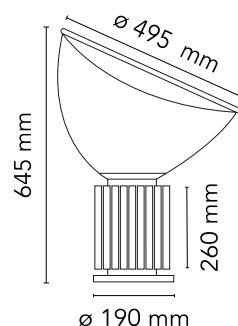

Table lamp providing indirect and reflected light. Reflector in painted aluminium, gloss white on the outside and matt white on the inside. Directionable diffuser in transparent mouth-blown glass. Body in black, matt white, silver anodized or bronze anodized aluminium. Base in nickel-plated metal. Electric cable of useful length 220 cm, with dimmer switch for ON/OFF and adjustment of the light flow between 10-100%. Plug-in power supply with interchangeable plugs.

Are you a professional and your project needs consulting and support?

[BOOK AN APPOINTMENT](#)