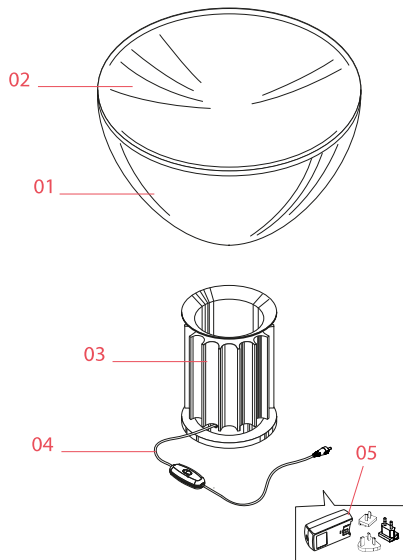

Spare Parts

01.	Taccia transparent diffuser & reflector	F6510000
02.	White reflector	RF00780
03.	Anodized bronze base	F6608046
04.	Jack plug with cable and push dimmer	RF6608100
05.	Black plug assembly kit & 48V driver	RF6600130