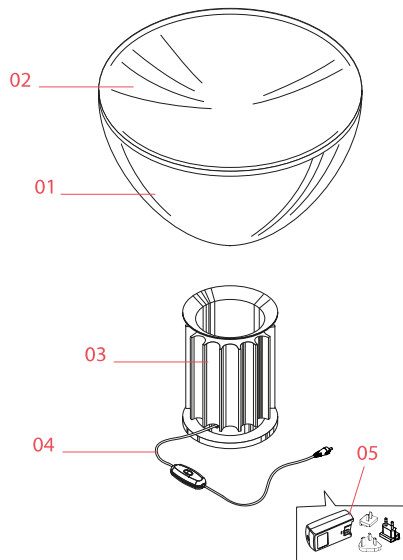

Spare Parts

01.	Taccia transparent diffuser & reflector	F6510000
02.	White reflector	RF00780
03.	Black base	F6608030
04.	Jack plug with cable and push dimmer	RF6608100
05.	Black plug assembly kit & 48V driver	RF6600130