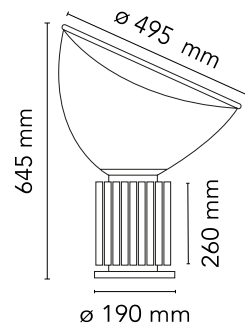

FLOS

■ F6602030 Black

Taccia

Designed by Achille and Pier Giacomo Castiglioni, 1962

28W - 2700K

Table lamp providing indirect and reflected light. Reflector in painted aluminium, gloss white on the outside and matt white on the inside. Directionable diffuser in transparent mouth-blown glass. Body in black, matt white, silver anodized or bronze anodized aluminium. Base in nickel-plated metal. Electric cable of useful length 220 cm, with dimmer switch for ON/OFF and adjustment of the light flow between 10-100%. Plug-in power supply with interchangeable plugs.

Are you a professional and your project needs consulting and support?

[BOOK AN APPOINTMENT](#)

Main specifications

Mounting	Table floor
Environments	Indoor dry location
Light Source Type	LED
LED type	LED array
Power (W)	28

Physical

Colour	Black
Cord length (mm)	2200
Net weight (kg)	10.74
Package volume (m3)	0.18
IP internal	20

Download

Mounting instructions	↓ PDF
Mounting instructions	↓ PDF
Spare Parts	↓ PDF

Ecodesign and Energy Labelling

This product contains a light source of energy efficiency class D

Replaceable (LED only) light source by a professional

Replaceable control gear by an end-user