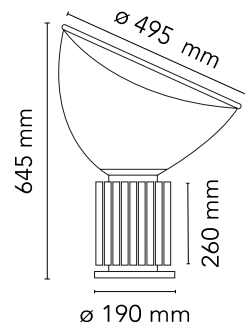

## Taccia

Designed by Achille and Pier Giacomo Castiglioni, 1962

28W - 2700K

Table lamp providing indirect and reflected light. Reflector in painted aluminium, gloss white on the outside and matt white on the inside. Directionable diffuser in transparent mouth-blown glass. Body in black, matt white, silver anodized or bronze anodized aluminium. Base in nickel-plated metal. Electric cable of useful length 220 cm, with dimmer switch for ON/OFF and adjustment of the light flow between 10-100%. Plug-in power supply with interchangeable plugs.

### Physical

Colour	Black
Length (mm)	190
Cord colour	Black
Cord length (mm)	2200
Net weight (kg)	10.74
Package volume (m3)	0.18
IP internal	20