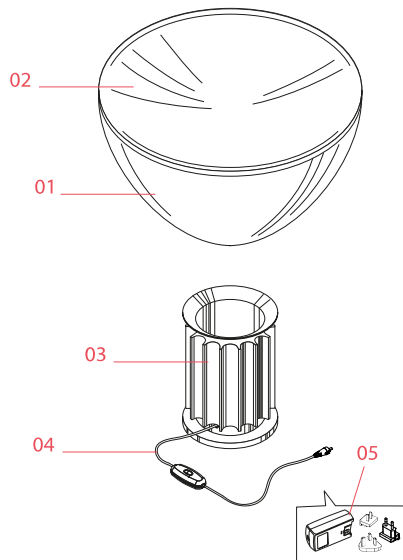

Spare Parts

01.	Taccia transparent diffuser & reflector	F6510000
02.	White reflector	RF00780
03.	Black base	F6608030
04.	Jack plug with cable and push dimmer	RF6608100
05.	Black plug assembly kit & 48V driver	RF6600130

DOWNLOAD