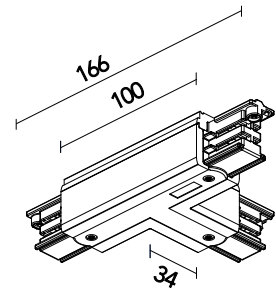

Physical

Color Matte Black

Trim No

Download

Family spec sheet

[ZIP](#)

Photometric

Extreme cut off No

Electrical

Dimmable No

Notes

Feeding possible.