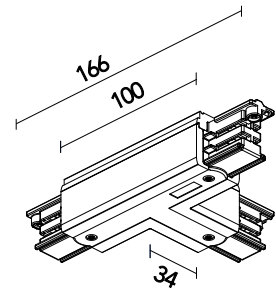

FLOS

60.3048.11.US White

T-Feed Connector Inside Right XTS 40

Connector T - Inside Left

Are you a professional and your project needs consulting and support?

[BOOK AN APPOINTMENT](#)

Main specifications

Environments Indoor dry location

Physical

Color White

Trim No

Download

Family spec sheet

[ZIP](#)

Photometric

Extreme cut off No