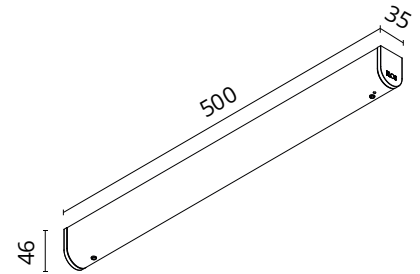

Are you a professional and your project needs consulting and support?

BOOK AN APPOINTMENT

Main specifications

Mounting	Surface
Environments	Indoor dry location
Power (W)	100
System power (W)	100

Physical

Colour	Black
Trim	No
IP internal	20