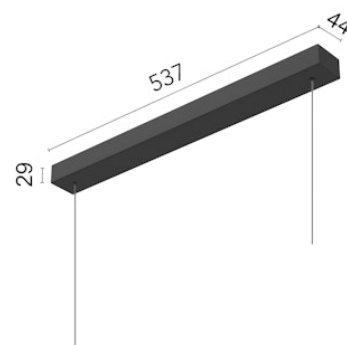

FLOS

08.0521.14A Black

Surface Kit 60W. Dali Version

Designed by FLOS Architectural, 2017

60W – 220/240V power supply included. Kits for Super Line and Super Line Pro Down are equipped with a dip-switch driver to select the maximum intensities.

Physical

Colour	Black
Length (mm)	537
Canopy colour	Black
Net weight (kg)	0.75
IP internal	20

Ecodesign and Energy Labelling

Replaceable control gear by a professional

Electrical

Insulation class	II
Frequency (Hz)	50/60
Main voltage (Vac)	220-240
LED current (mA)	1050
Power Supply	Integrated
Dimmable	Yes
Power Supply Type	Dimmable DALI 2, Dimmable