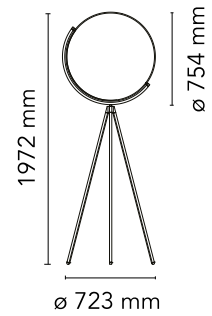

FLOS

F6630057 Chrome

Superloon

Designed by Jasper Morrison, 2015

48W - 2716lm - 2200-2800K

Adjustable floor lamp providing direct light. Painted or chrome-plated aluminium body with metal spinning head, die-cast joints and extruded stem. Silk screened PMMA diffuser. Edge Lighting technology light source. Optical switch sensor placed on the stem that provide Warm Tone dimming function. Power cord length 250 cm. Plug-in power supply with interchangeable plugs.

Are you a professional and your project needs consulting and support?

[BOOK AN APPOINTMENT](#)

Main specifications

Mounting	Floor
Environments	Indoor dry location
Light Source Type	LED
LED type	LED Module
Power (W)	48
System flux (lm)	2716

Physical

Colour	Chrome
Length (mm)	754
Net weight (kg)	11
Package volume (m3)	0.11
IP internal	20

Download

Mounting instructions	PDF
Mounting instructions	PDF
Spare Parts	PDF

Photometric Files

LDT / IES	LDT
---------------------------	-----

Technical Drawings

2D	ZIP
3D	ZIP

Schematic light drawing

Photometric

Lighting type	Direct
Light distribution	Roto symmetric
CCT (K)	2200-2800
Extreme cut off	No

Electrical

Insulation class	III
Frequency (Hz)	50/60
Main voltage (Vac)	100-240/48
LED voltage Vf (Vdc)	null
Power Supply	Remote included
Dimmable	Yes
Power Supply Type	Electronic 48V
Dimming interface	Dimmer Integrated
Plug type	Type G, Type A, Type C
Batteries inside	No