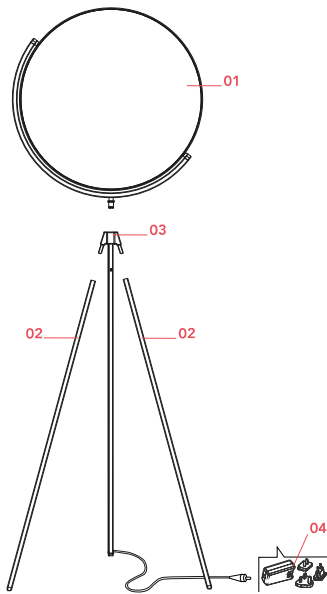

FLOS

F6630057 Chrome

Superloon

Designed by Jasper Morrison, 2015

48W - 2716lm - 2200-2800K

Adjustable floor lamp providing direct light. Painted or chrome-plated aluminium body with metal spinning head, die-cast joints and extruded stem. Silk screened PMMA diffuser. Edge Lighting technology light source. Optical switch sensor placed on the stem that provide Warm Tone dimming function. Power cord length 250 cm. Plug-in power supply with interchangeable plugs.

Physical

Colour	Chrome
Length (mm)	754
Net weight (kg)	11
Package volume (m3)	0.11
IP internal	20

Download

Mounting instructions	PDF
Mounting instructions	PDF
Spare Parts	PDF

Photometric Files

LDT / IES	LDT
---------------------------	-----

Technical Drawings

2D	ZIP
3D	ZIP

Schematic light drawing

Photometric

Lighting type	Direct
Light distribution	Roto symmetric
CCT (K)	2200-2800
Extreme cut off	No

Electrical

Insulation class	III
Frequency (Hz)	50/60
Main voltage (Vac)	100-240/48
LED voltage Vf (Vdc)	null
Power Supply	Remote included
Dimmable	Yes
Power Supply Type	Electronic 48V
Dimming interface	Dimmer Integrated
Plug type	Type G, Type A, Type C
Batteries inside	No

Ecodesign and Energy Labelling

This product contains a light source of energy efficiency class D

Replaceable (LED only) light source by a professional

Replaceable control gear by an end-user

Spare Parts

- | | | |
|-----|--------------------------------------|-----------|
| 00. | Assembly Coaxial Connector | RF3390130 |
| 01. | Chrome diffuser | F6632057 |
| 02. | Mobile legs | RF25119 |
| 03. | Chrome electrified fixed leg | RF6630157 |
| 04. | Black plug assembly kit & 48V driver | RF6600130 |