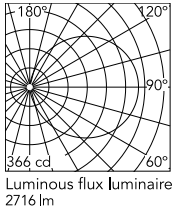

Schematic light drawing

Photometric

Lighting type	Direct
Light distribution	Roto symmetric
CCT (K)	2200-2800
Extreme cut off	No

Electrical

Insulation class	III
Frequency (Hz)	50/60
Main voltage (Vac)	100-240/48
LED voltage Vf (Vdc)	null
Power Supply	Remote included
Dimmable	Yes
Power Supply Type	Electronic 48V
Dimming interface	Dimmer Integrated
Plug type	Type G, Type A, Type C
Batteries inside	No

Ecodesign and Energy Labelling

This product contains a light source of energy efficiency class D

Replaceable (LED only) light source by a professional

Replaceable control gear by an end-user