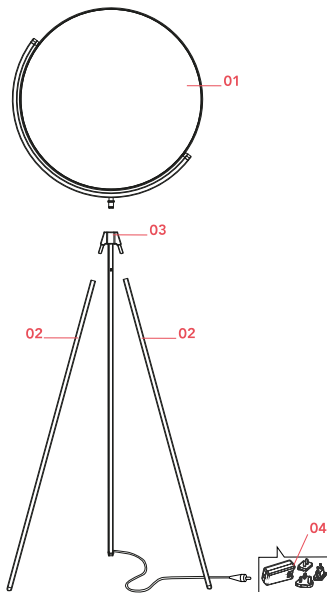

FLOS

F6630057 Chrome

Superloon

Designed by Jasper Morrison, 2015

48W - 2716lm - 2200-2800K

Adjustable floor lamp providing direct light. Painted or chrome-plated aluminium body with metal spinning head, die-cast joints and extruded stem. Silk screened PMMA diffuser. Edge Lighting technology light source. Optical switch sensor placed on the stem that provide Warm Tone dimming function. Power cord length 250 cm. Plug-in power supply with interchangeable plugs.

Physical

Colour	Chrome
Length (mm)	754
Cord colour	Black
Net weight (kg)	11
Package volume (m3)	0.11
IP internal	20

Download

- [Mounting instructions](#) PDF
- [Mounting instructions](#) PDF
- [Spare Parts](#) PDF

Ecodesign and Energy Labelling

This product contains a light source of energy efficiency class D

Replaceable (LED only) light source by a professional

Replaceable control gear by an end-user

Spare Parts

- | | | |
|-----|--------------------------------------|-----------|
| 00. | Assembly Coaxial Connector | RF3390130 |
| 01. | Chrome diffuser | F6632057 |
| 02. | Mobile legs | RF25119 |
| 04. | Black plug assembly kit & 48V driver | RF6600130 |