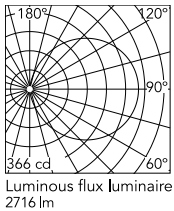

Physical

Colour	Chrome
Length (mm)	754
Cord colour	Black
Net weight (kg)	11
Package volume (m3)	0.11
IP internal	20

Download

- [Mounting instructions](#) PDF
- [Mounting instructions](#) PDF
- [Spare Parts](#) PDF

Photometric Files

- [LDT / IES](#) LDT

Technical Drawings

- [2D](#) ZIP
- [3D](#) ZIP

Schematic light drawing

Photometric

Lighting type	Direct
Light distribution	Roto symmetric
CCT (K)	2200-2800
Extreme cut off	No