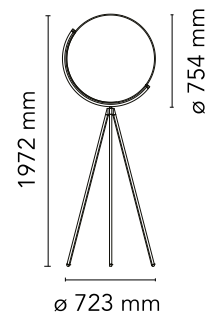

FLOS

F6630057 Chrome

Superloon

Designed by Jasper Morrison, 2015

48W - 2716lm - 2200-2800K

Adjustable floor lamp providing direct light. Painted or chrome-plated aluminium body with metal spinning head, die-cast joints and extruded stem. Silk screened PMMA diffuser. Edge Lighting technology light source. Optical switch sensor placed on the stem that provide Warm Tone dimming function. Power cord length 250 cm. Plug-in power supply with interchangeable plugs.

Are you a professional and your project needs consulting and support?

[BOOK AN APPOINTMENT](#)

Main specifications

Mounting	Floor
Environments	Indoor dry location
Light Source Type	LED
LED type	LED Module
Power (W)	48
System flux (lm)	2716

Physical

Colour	Chrome
Length (mm)	754
Cord colour	Black
Net weight (kg)	11
Package volume (m3)	0.11
IP internal	20

Download

- [Mounting instructions](#) PDF
- [Mounting instructions](#) PDF
- [Spare Parts](#) PDF

Photometric Files

- [LDT / IES](#) LDT

Technical Drawings

- [2D](#) ZIP
- [3D](#) ZIP

Schematic light drawing

Photometric

Lighting type	Direct
Light distribution	Roto symmetric
CCT (K)	2200-2800
Extreme cut off	No