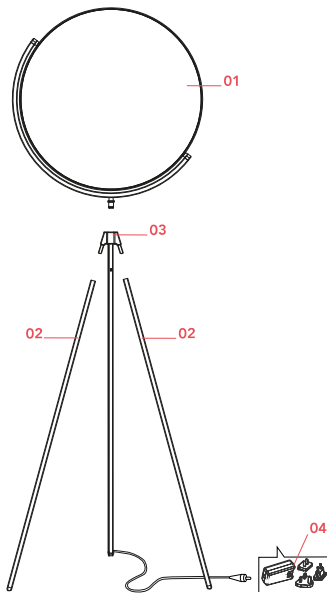

Spare Parts

01.	Chrome diffuser	F6632057
02.	Mobile legs	RF25119
03.	Chrome electrified fixed leg	RF6630157
04.	Black plug assembly kit & 48V driver	RF3320400

DOWNLOAD