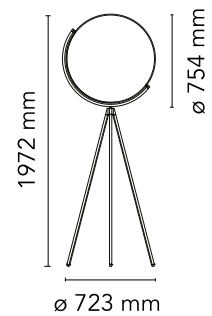

Adjustable floor lamp providing direct light. Painted or chrome-plated aluminium body with metal spinning head, die-cast joints and extruded stem. Silk screened PMMA diffuser. Edge Lighting technology light source. Optical switch sensor placed on the stem that provide Warm Tone dimming function. Power cord length 250 cm. Plug-in power supply with interchangeable plugs.

Are you a professional and your project needs consulting and support?

[BOOK AN APPOINTMENT](#)