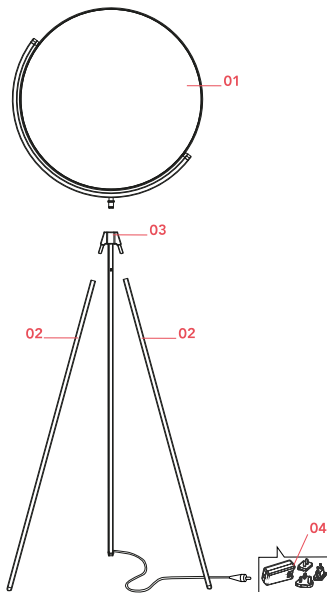

FLOS

F6630009 White

Superloon

Designed by Jasper Morrison, 2015

48W - 2716lm - 2200-2800K

Adjustable floor lamp providing direct light. Painted or chrome-plated aluminium body with metal spinning head, die-cast joints and extruded stem. Silk screened PMMA diffuser. Edge Lighting technology light source. Optical switch sensor placed on the stem that provide Warm Tone dimming function. Power cord length 250 cm. Plug-in power supply with interchangeable plugs.

Physical

Colour	White
Length (mm)	754
Net weight (kg)	11
Package volume (m3)	0.11
IP internal	20

Download

Mounting instructions	PDF
Mounting instructions	PDF
Spare Parts	PDF

Photometric Files

LDT / IES	LDT
---------------------------	-----

Technical Drawings

2D	ZIP
3D	ZIP

Schematic light drawing

Photometric

Lighting type	Direct
Light distribution	Roto symmetric
CCT (K)	2200-2800
Extreme cut off	No

Electrical

Insulation class	III
Frequency (Hz)	50/60
Main voltage (Vac)	100-240/48
LED voltage Vf (Vdc)	null
Power Supply	Remote included
Dimmable	Yes
Power Supply Type	Electronic 48V
Dimming interface	Dimmer Integrated
Plug type	Type G, Type A, Type C
Batteries inside	No

Ecodesign and Energy Labelling

This product contains a light source of energy efficiency class D

Replaceable (LED only)
light source by a
professional

Replaceable control
gear by an end-user

Spare Parts

- | | | |
|-----|--------------------------------------|-----------|
| 00. | Assembly Coaxial Connector | RF3390130 |
| 01. | White diffuser | F6632009 |
| 02. | Mobile legs | RF25184 |
| 03. | Electrified fixed legs | RF6630109 |
| 04. | Black plug assembly kit & 48V driver | RF6600130 |