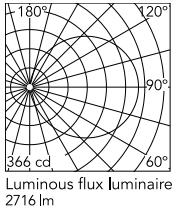

Physical

| | |
|---------------------|-------|
| Colour | White |
| Length (mm) | 754 |
| Cord colour | Black |
| Net weight (kg) | 11 |
| Package volume (m3) | 0.11 |
| IP internal | 20 |

Download

[Mounting instructions](#) PDF

[Mounting instructions](#) PDF

Photometric Files

[LDT / IES](#) LDT

Technical Drawings

[2D](#) ZIP

[3D](#) ZIP

Schematic light drawing

Photometric