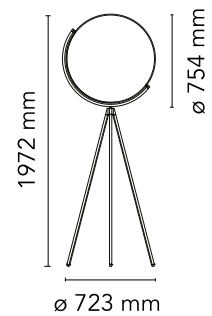

FLOS

F6630009 White

Superloon

Designed by Jasper Morrison, 2015

48W - 2716lm - 2200-2800K

Adjustable floor lamp providing direct light. Painted or chrome-plated aluminium body with metal spinning head, die-cast joints and extruded stem. Silk screened PMMA diffuser. Edge Lighting technology light source. Optical switch sensor placed on the stem that provide Warm Tone dimming function. Power cord length 250 cm. Plug-in power supply with interchangeable plugs.

Are you a professional and your project needs consulting and support?

[BOOK AN APPOINTMENT](#)

Main specifications

| | |
|------------------------|---------------------|
| Mounting | Floor |
| Environments | Indoor dry location |
| Light source type | LED |
| Light sources included | Yes |
| LED type | LED Module |
| Power (W) | 48 |
| System flux (lm) | 2716 |

Physical

| | |
|---------------------|-------|
| Colour | White |
| Length (mm) | 754 |
| Cord colour | Black |
| Net weight (kg) | 11 |
| Package volume (m3) | 0.11 |
| IP internal | 20 |

Download

[Mounting instructions](#) PDF