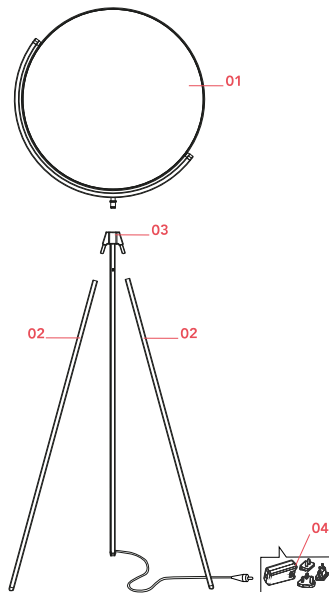

Spare Parts

01.	White diffuser	F6632009
02.	Mobile legs	RF25184
04.	Black plug assembly kit & 48V driver	RF6600130