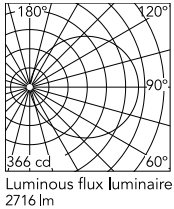

Schematic light drawing

Photometric

Lighting type	Direct
Light distribution	Roto symmetric
CCT (K)	2200-2800
Extreme cut off	No

Electrical

Insulation class	III
Frequency (Hz)	50/60
Main voltage (Vac)	100-240/48
LED voltage Vf (Vdc)	null
Power Supply	Remote included
Dimmable	Yes
Power Supply Type	Electronic 48V
Dimming interface	Dimmer Integrated
Plug type	Type G, Type A, Type C
Batteries inside	No

Ecodesign and Energy Labelling

This product contains a light source of energy efficiency class D

Replaceable (LED only)
light source by a
professional

Replaceable control
gear by an end-user