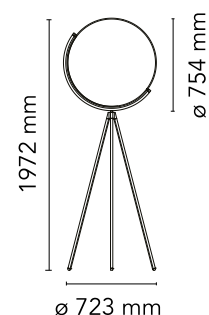

FLOS

F6630009 White

Superloon

Designed by Jasper Morrison, 2015

48W - 2716lm - 2200-2800K

Adjustable floor lamp providing direct light. Painted or chrome-plated aluminium body with metal spinning head, die-cast joints and extruded stem. Silk screened PMMA diffuser. Edge Lighting technology light source. Optical switch sensor placed on the stem that provide Warm Tone dimming function. Power cord length 250 cm. Plug-in power supply with interchangeable plugs.

Are you a professional and your project needs consulting and support?

[BOOK AN APPOINTMENT](#)

Main specifications

Mounting	Floor
Environments	Indoor dry location
Light Source Type	LED
LED type	LED Module
Power (W)	48
System flux (lm)	2716

Physical

Colour	White
Length (mm)	754
Net weight (kg)	11
Package volume (m3)	0.11
IP internal	20

Download

Mounting instructions	PDF
Mounting instructions	PDF
Spare Parts	PDF

Photometric Files

LDT / IES	LDT
---------------------------	-----

Technical Drawings

2D	ZIP
3D	ZIP

Schematic light drawing

Photometric

Lighting type	Direct
Light distribution	Roto symmetric
CCT (K)	2200-2800
Extreme cut off	No

Electrical

Insulation class	III
Frequency (Hz)	50/60
Main voltage (Vac)	100-240/48
LED voltage Vf (Vdc)	null
Power Supply	Remote included
Dimmable	Yes
Power Supply Type	Electronic 48V
Dimming interface	Dimmer Integrated
Plug type	Type G, Type A, Type C
Batteries inside	No