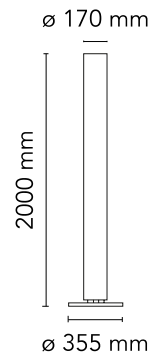

### Physical

Colour	Silver
Length (mm)	170
Cord colour	Black
Cord length (mm)	2850
Net weight (kg)	9.85
Package volume (m3)	0.15
IP internal	20

## Schematic light drawing

Luminous flux luminaire  
3780 lm