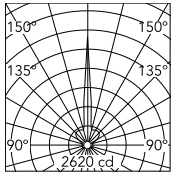

### Physical

Colour	Silver
Length (mm)	170
Cord colour	Black
Cord length (mm)	2850
Net weight (kg)	9.85
Package volume (m3)	0.15
IP internal	20

### Technical Drawings

[2D](#) ZIP

[3D](#) ZIP

IK
00

## Schematic light drawing

### Photometric

Lighting type	Total
Light distribution	Symmetric
Extreme cut off	No