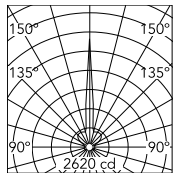

### Physical

Colour	Silver
Length (mm)	170
Cord colour	Black
Cord length (mm)	2850
Net weight (kg)	9.85
Package volume (m3)	0.15
IP internal	20

### Technical Drawings

2D [↓ ZIP](#)

3D [↓ ZIP](#)

IK
00

## Schematic light drawing

Luminous flux luminaire  
3780 lm