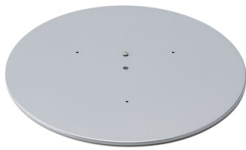

RF30384

Ring Nut Lamp Holder

RF6320100

Top lamp holder assembly

RF6330000

Stylos external diffuser

RF6320200

Assembly Lamp holder for Stylos

F6320004

Base

RF03631

Double Black switch