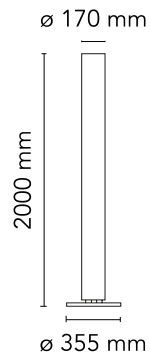

### Physical

Colour	Silver
Length (mm)	170
Cord colour	Black
Cord length (mm)	2850
Net weight (kg)	9.85
Package volume (m3)	0.15
IP internal	20