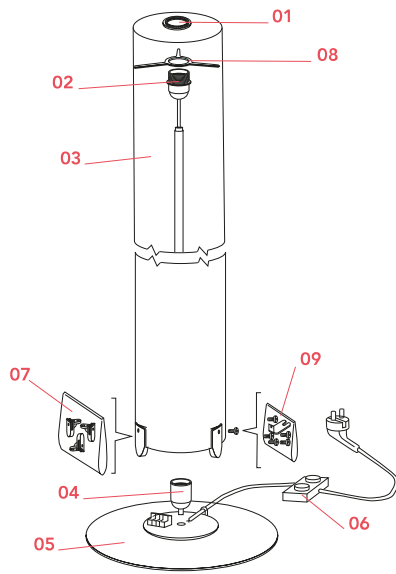

Spare Parts

01.	Ring Nut Lamp Holder	RF30384
02.	Top lamp holder assembly	RF6320100
03.	Stylos external diffuser	RF6330000
04.	Assembly Lamp holder for Stylos	RF6320200
05.	Base	F6320004
06.	Double Black switch	RF03631
07.	Kit of n.3 diffuser bracket supports	RF6330100
08.	Polycarbonate spacer	RF05861
09.	Kit of screws and metal bracket for diffuser assembly	RF6330200